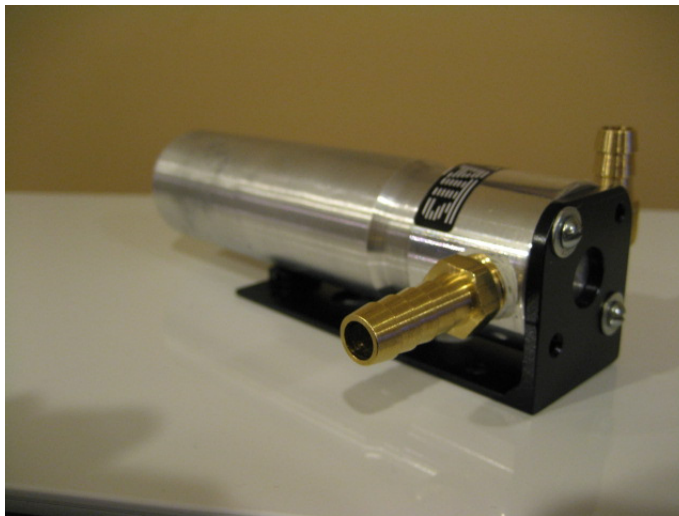

## Optional Mounting Bracket for Watts Coalescing Filter with Extended Can

For those of you who want more mounting options from an “enhanced” bracket, check out these photos:

For pricing and more info, contact Robert at [Secret237@verizon.net](mailto:Secret237@verizon.net)