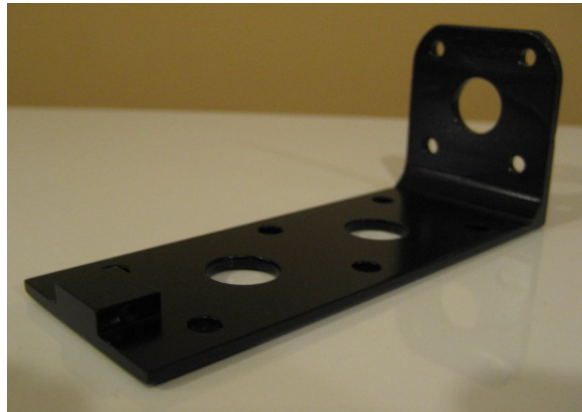

## Optional Mounting Bracket for Watts Coalescing Filter with Extended Can

For those of you who want more mounting options from an “enhanced” bracket, check out these photos:

For pricing and more info, contact Robert at [Secret237@verizon.net](mailto:Secret237@verizon.net)